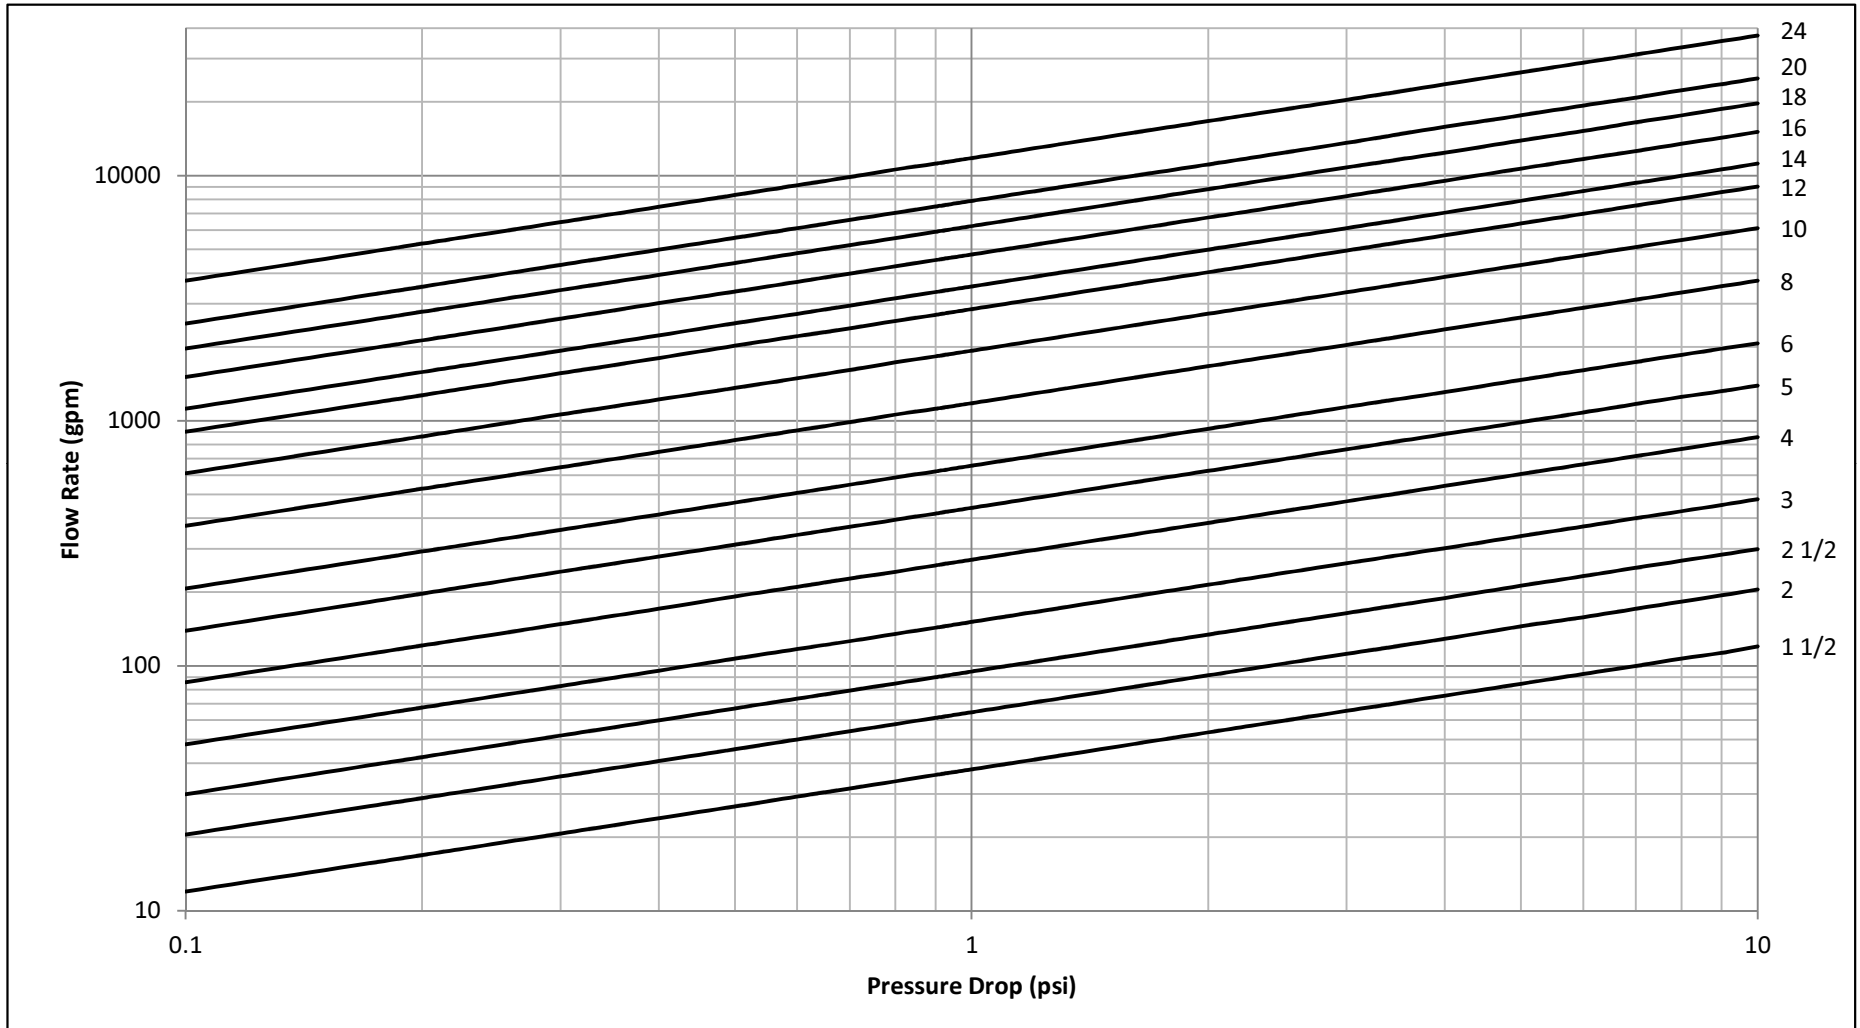

Fabricated Wye Strainers - Pressure Drop

3/32" Thru 1/4" Screen Perforations

| Size | 1 1/2 | 2 | 2 1/2 | 3 | 4 | 5 | 6 | 8 | 10 | 12 | 14 | 16 | 18 | 20 | 24 |
|------|-------|------|-------|-----|-----|-----|-----|-------|-------|-------|-------|-------|-------|-------|--------|
| Cv | 37.8 | 64.7 | 95 | 151 | 271 | 441 | 656 | 1,180 | 1,930 | 2,850 | 3,530 | 4,770 | 6,220 | 7,880 | 11,800 |