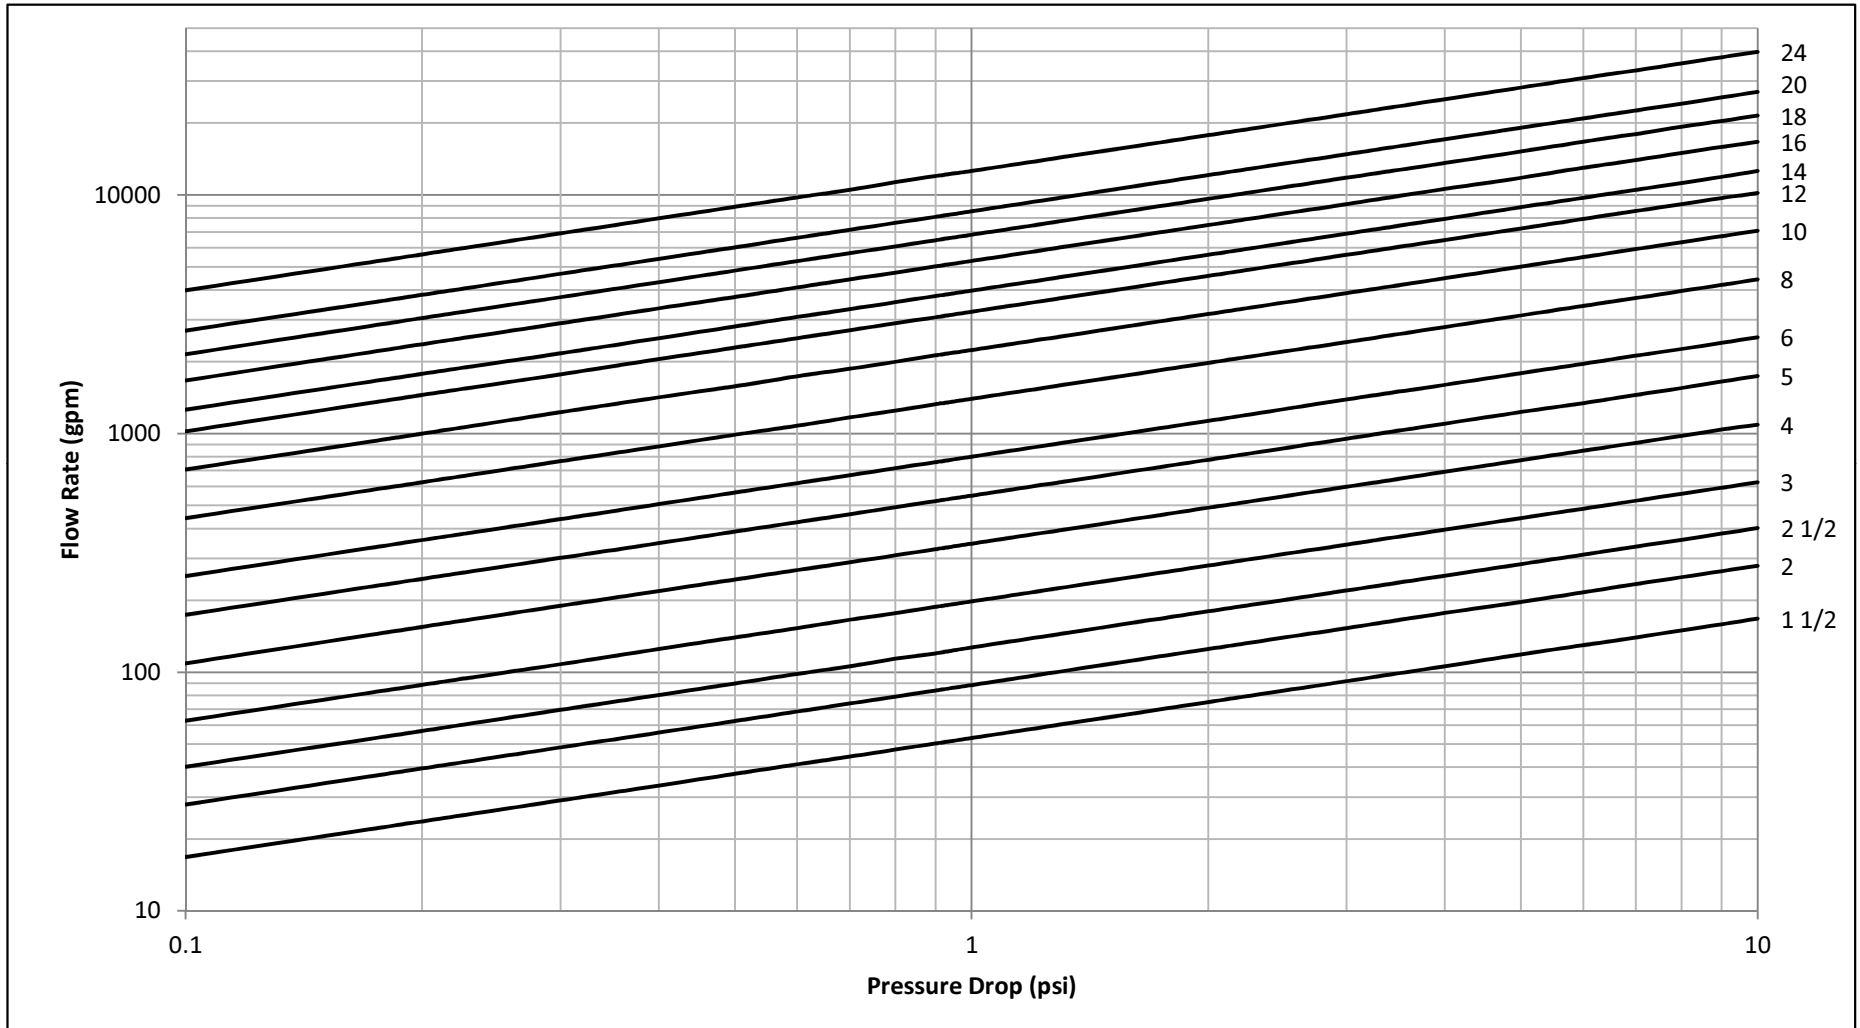

Fabricated Simplex Basket Strainers - Pressure Drop

3/32" Thru 1/4" Screen Perforations

| Size | 1 1/2 | 2 | 2 1/2 | 3 | 4 | 5 | 6 | 8 | 10 | 12 | 14 | 16 | 18 | 20 | 24 |
|------|-------|------|-------|-----|-----|-----|-----|-------|-------|-------|-------|-------|-------|-------|--------|
| Cv | 53.0 | 88.3 | 127 | 198 | 346 | 549 | 800 | 1,400 | 2,240 | 3,240 | 3,970 | 5,290 | 6,810 | 8,530 | 12,600 |